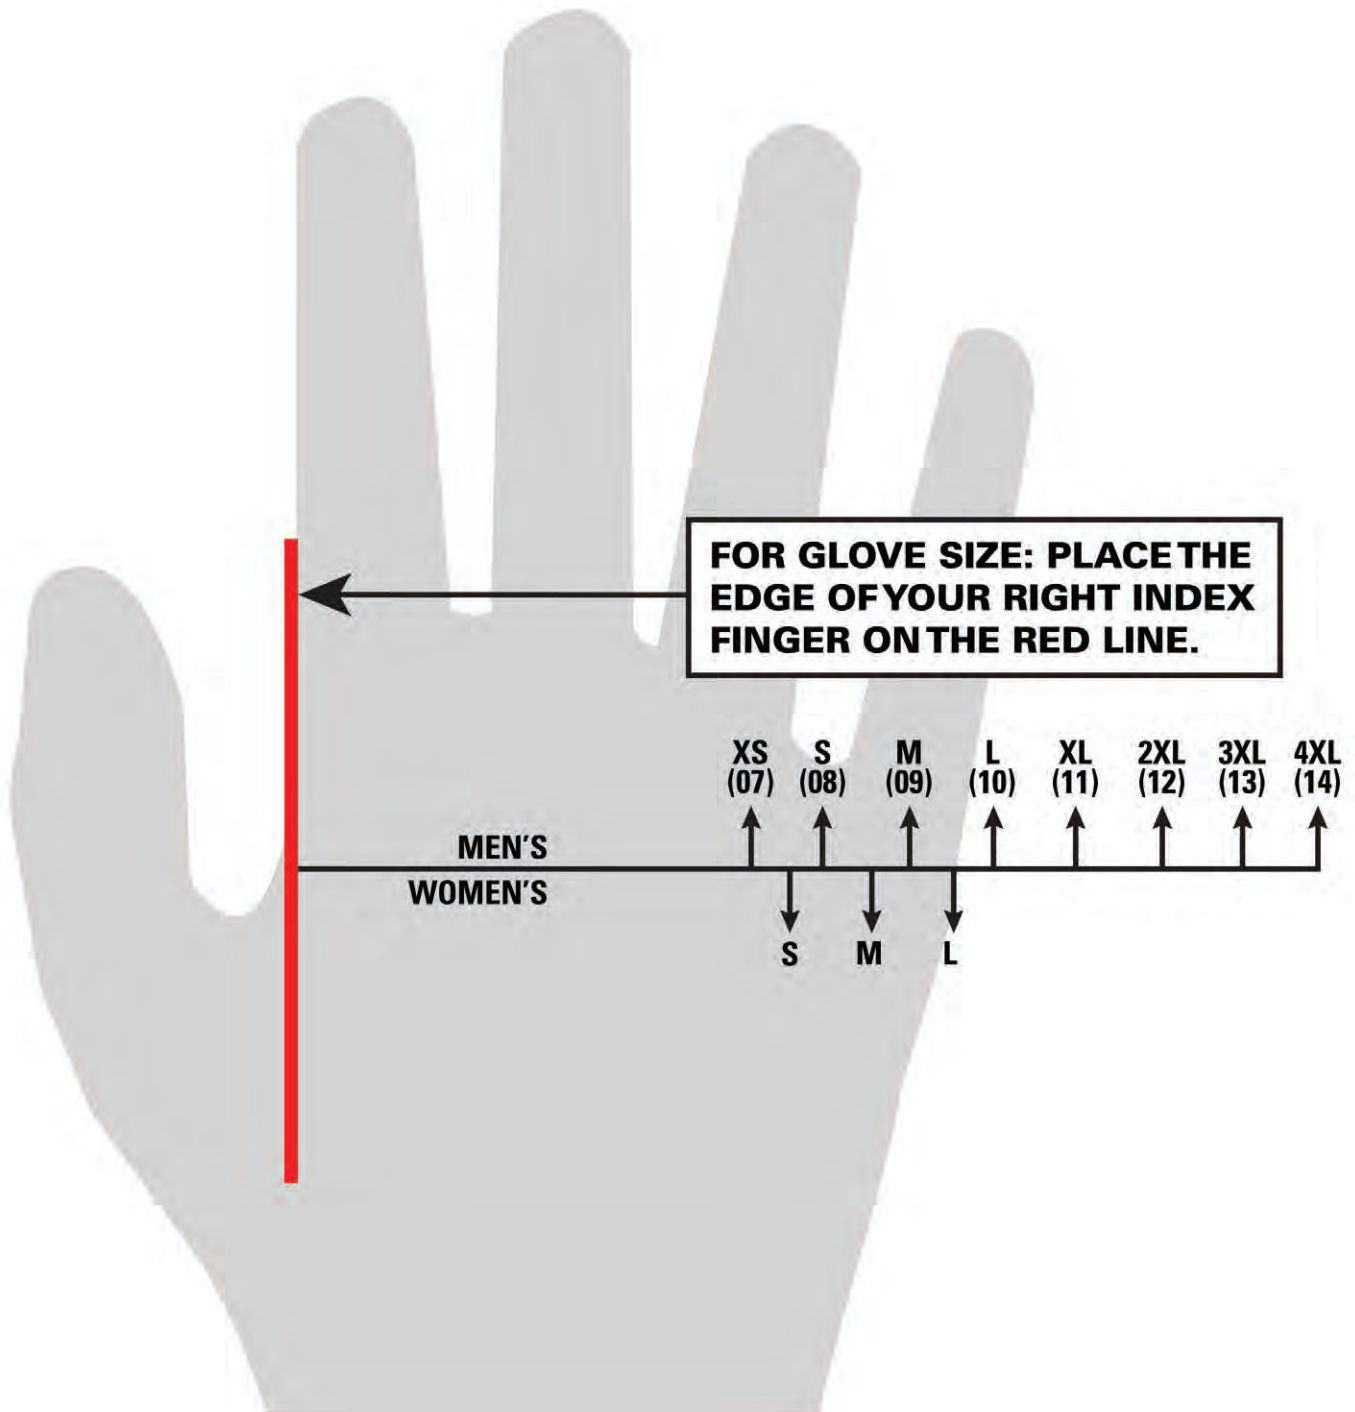

GLOVE SIZING CHART

WHEN PRINTING, MAKE SURE THIS LINE IS 4.5 INCHES